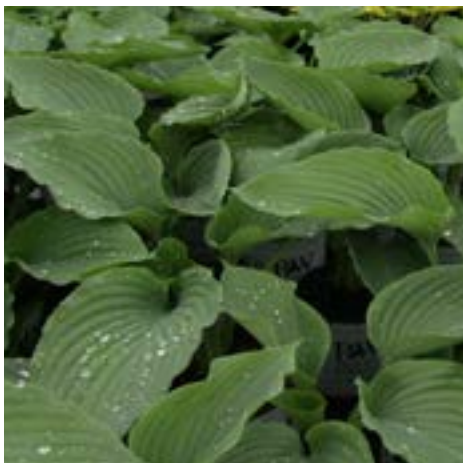

Flower: Pale Lavender

Size: Medium

Photo courtesy of Walters Gardens, Inc

'Empress Wu'

PP# 20,774

Foliage: Large Dark Green

Flower: Violet

Size: Giant