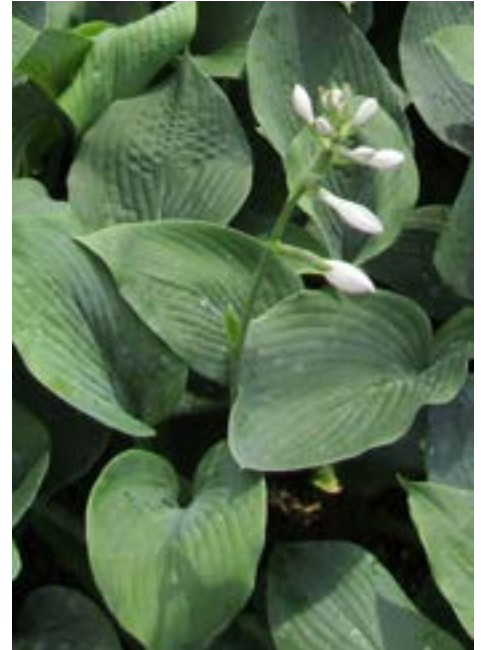

Flower: White

Size: Large

Fragrant

Twixwood Hosta 2025

sieboldiana 'Elegans'

Foliage: Huge 10x9" Blue-Gray rounded textured

Flower: White

Size: Medium