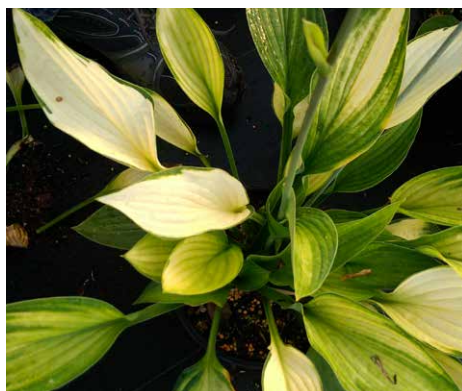

Twixwood Nursery Picks of the Week

Echinacea 'Sunrise' PP
#1 pots

Hosta 'August Moon'
#1 pots (limited availability)

Echinacea Sundown ('Evan Saul' PP)
#1 pots

Hosta 'Abiqua Moonbeam'
#1 pots

Sedum xSedoro 'Blue Elf' PPAF
(Sunsparkler Series), #1 pots

Sedum 'Sunset Cloud'
#1 pots