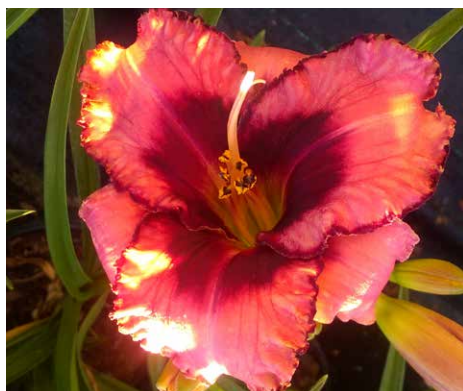

Twixwood Nursery Picks of the Week

Hemerocallis 'Daring Deception'
See Attached Daylily B&B List

Nepeta 'Walker's Low'
#1 pots

Ajuga 'Chocolate Chip'
#1 pots

Achillea 'Oertel's Rose'
#1 pots

FERN Polystichum acrostichoides
(Christmas), #1 pots

Heliopsis h. 'Venus'
#1 pots

Hosta 'So Sweet'
#1 pots

Allium x 'Windy City' PPAF
#1 pots

Euonymus f. 'Vegetus'
#1 pots

Geranium 'Rozanne' PP12175
#1 pots

Euonymus f. 'Coloratus',
all sizes

Hosta 'Blue Angel'
#1 pots