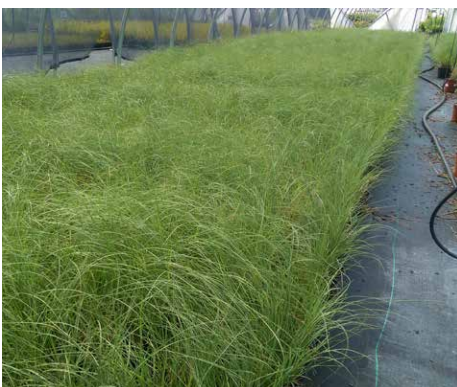

Twixwood Nursery Picks of the Week

Hedera h. 'Thorndale'
10ct, etc.

Perovskia in bloom
atriplicifolia, 'Filigran', 'Longin' & 'Little Spire', #1 pots

Bouteloua g. 'Blonde Ambition' PP
#1 pots

Achillea 'Walther Funcke'
#1 pots

Allium 'Millennium'
#1 pots - BUDDING

Echinacea Pixie Meadowbrite™
(‘CBG Cone 2’ PP), #1 pots

Echinacea 'Snow Cone'
#1 pots

Papaver n. 'Champagne Bubbles'
#1 pots

Physostegia v. 'Miss Manners' PP
8ct Square pots