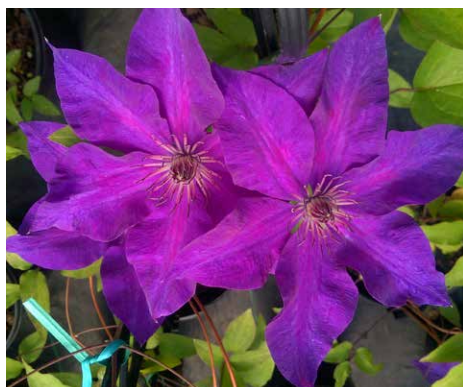

Twixwood Nursery Picks of the Week

Clematis 'The President'
#1 pots

Convallaria majalis
10ct and 32ct

Elymus a. 'Blue Dune'
#1 pots

Deschampsia cespitosa
#1 pots

Hosta sieboldiana 'Elegans'
#1 pots

Achillea 'Moonshine'
#1 pots

Ajuga r. 'Black Scallop' PP
10ct

Agastache 'Golden Jubilee'
#1 pots

Achillea m. 'Pretty Woman' PPAF
#1 pots

Vinca m. 'Bowles'
10ct (and all sizes)

Geranium sanguineum 'Max Frei' &
Salvia n. 'Sensation' Rose' PPAF

Vinca m. 'Ralph Shugert'
32ct (and other sizes)